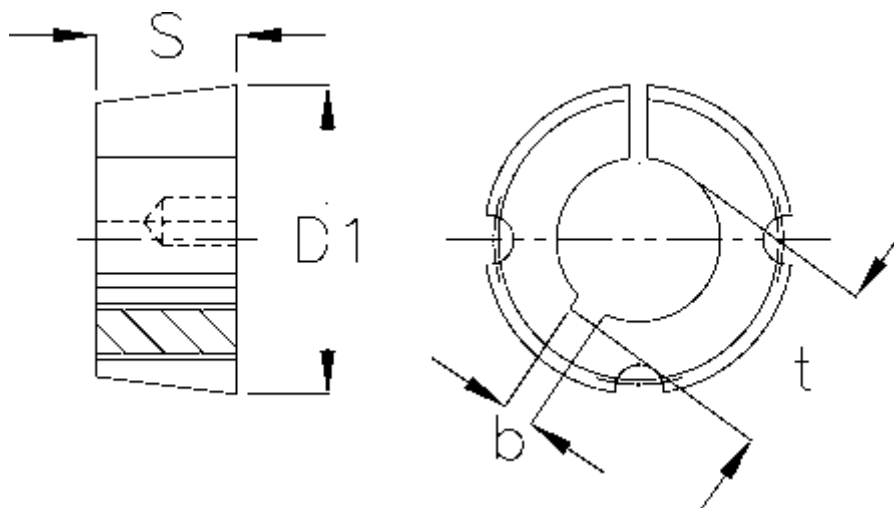

Article number: 6160401615030

Description: Taper bush 1615 bore $\varnothing 30$ mm

Measures

b	= 8
Bore	= 30
Bush type	= 1615
D1	= 57
S	= 38,1
Screw size	= 3/8 x 5/8"
t	= 33.3
Transmission moment	= 486